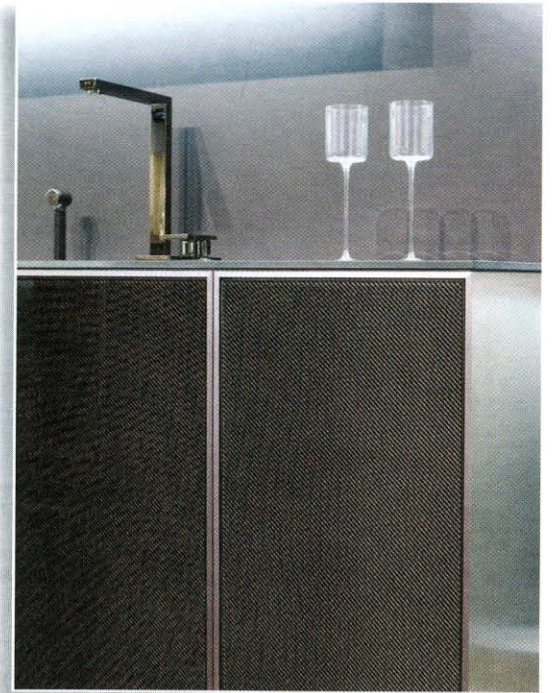

Pendants Sport Metal Shades

The Stadt Quick Connect Pendants from WAC Lighting are crafted of spun metal and feature a design rooted in the minimalist look. The spun metal spherical shades on the pendant lights are offered in brushed nickel and chrome finishes. The pendants are 4.25" tall and 4.5" wide.

www.waclighting.com

Circle No. 202 on Product Card

Kitchen Faucet Fashioned From Stainless Steel

The Eternity 070 Solid Stainless Steel Faucet from Water, Inc. is a cold-only filter faucet that comes equipped with a built-in aerator. In addition, the swivel faucet features an adjustable quarter-turn ceramic disc flow control valve. It is certified to NSF/ANSI Standard 61 and California Proposition 65, as well as meets the no lead standards for CA AB 1953.

www.waterinc.com

Circle No. 204 on Product Card