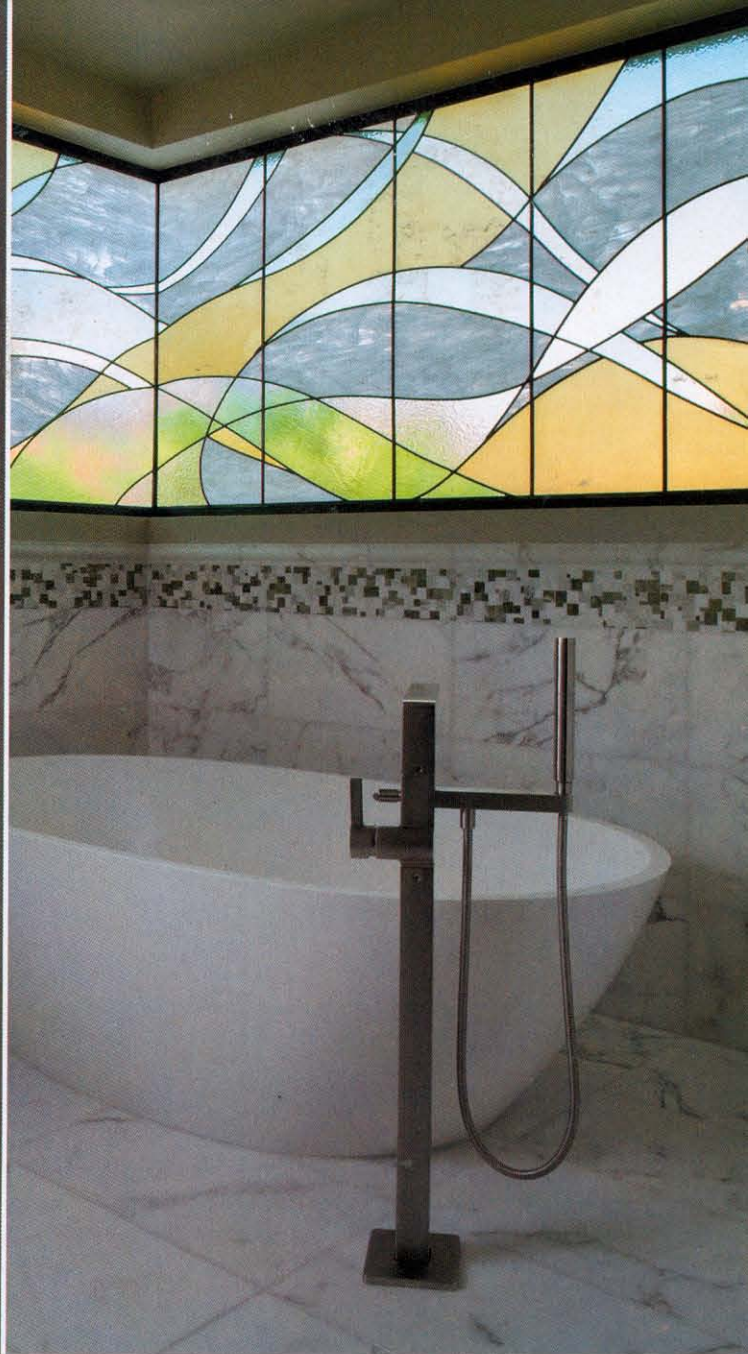

GETAWAY

BY MARIA MATSON PHOTOGRAPHY BY MICHAEL WOODALL

This page and opposite: The master bathroom is a picture of cool, Contemporary sleekness. The narrow, corridor-type space is broken into segments accented with glass, including stained-glass windows, the vanity's glass countertop and the crystal-link chandelier. "All this was selected with the idea of reflecting light, which makes the space appear larger and roomier," Elaine Alexander declares. The designer also notes that the art glass windows provide privacy and add a curvilinear design element to an otherwise linear, clean-lined space.