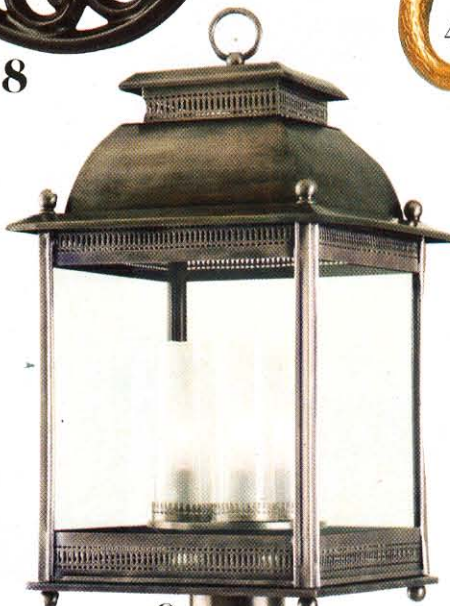

**8** An illuminated button on this NuTone doorbell (NB5511BL) lights the way for guests. \$41; [nutone.com](http://nutone.com).

-K.K.

2

1

3

8

5

7

◀ The Somerton Smart 270 toilet has an easy-on-the-knees height (16½" from floor to seat, unlike the standard 14") and water-saving dual-flush technology. About \$637; [caromaua.com](http://caromaua.com).