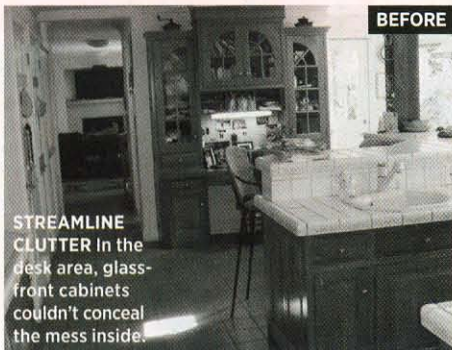

BEFORE

STREAMLINE CLUTTER In the desk area, glass-front cabinets couldn't conceal the mess inside.

FIND AN OUTLET

A structural column holds electrical outlets for plugging in appliances pulled from their home in the island's cabinets.