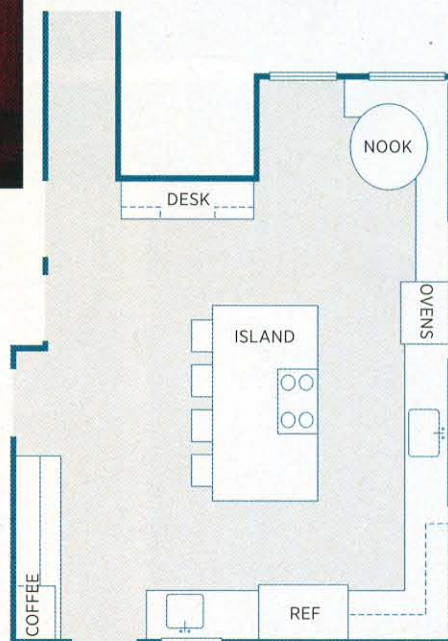

KITCHEN AFTER The room flows around the center island, allowing the Eppleys to cook and entertain at the same time.