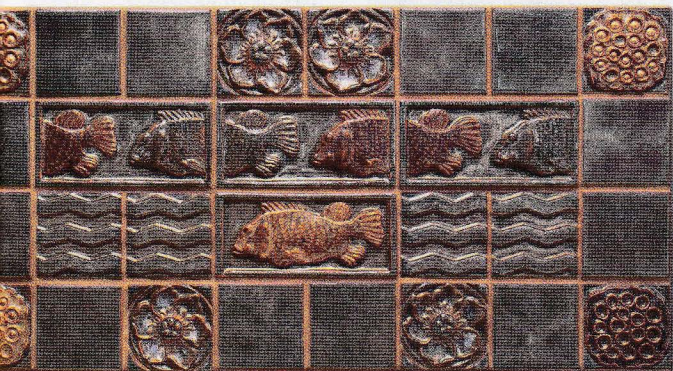

Display October 10, 2017

2017

\$6 CAN

0 70989 3920

Shining Spun

The spun-copper pendant collection is a fresh perspective on industrial-inspired lighting from a company known for its gaslight fixtures. Designs range in price from \$200 for Bullet to \$425 to \$525 for Warehouse District. From Bevolo Gas & Electric Lights, (504) 522-9485, bevolo.com

Swimming in Place

Clever 4" x 8" whole and divided fish tile swim through a centerpiece with 4" x 4" tile inspired by lotus pods and rippling water. They're shown in proprietary glazes including Greyfire and Burnished Copper. The price is \$774.12. From Terra Firma, (803) 643-9399, terrafirmaarttile.com

Crystal Colors

These cut-crystal knobs were recently introduced in four spectacular colors: emerald green, cobalt, pink, and black. All can be matched with Arts & Crafts-friendly plates and rosettes in passage, privacy, or mortise sets. Most sets retail for \$125 or \$175. From Nostalgic Warehouse, (800) 522-7336, nostalgicwarehouse.com